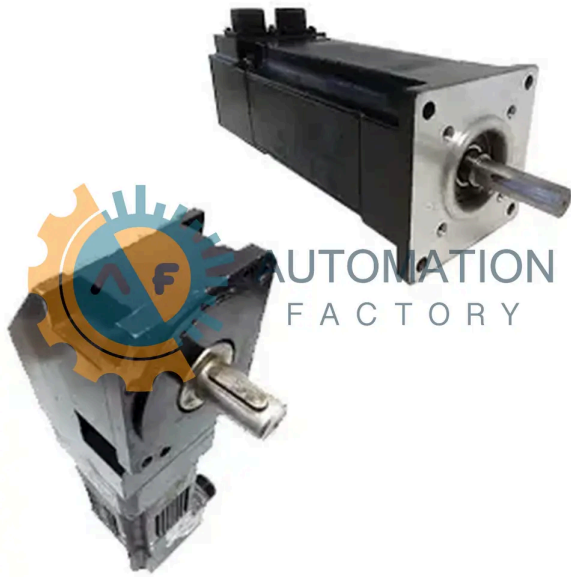

Pacific Scientific - R Series

R45HEAA-RS-NS-NV-00

 [Request a Quote](#)

- Get a Quote in 5 minutes
- Parts ship in as little as 24 hours
- Up to half the cost of the manufacturer

Secure Online
Checkout

Free Ground
Shipping

One Year
Warranty

The **R45HEAA-RS-NS-NV-00** is a part of the **R Series** by **Pacific Scientific**.

Specifications

Motor Series:	R45	Magnet type:	Rare earth	Winding:	H
Shaft and mounting:	English	Holding brake option:	24v dc brake, All other series	Primary feedback:	Factory Assigned
Secondary feedback:	No secondary	Shaft sealing:	No shaft seal	Sequence number:	Standard
Last Verified:	12/21/2024 9:44 PM				