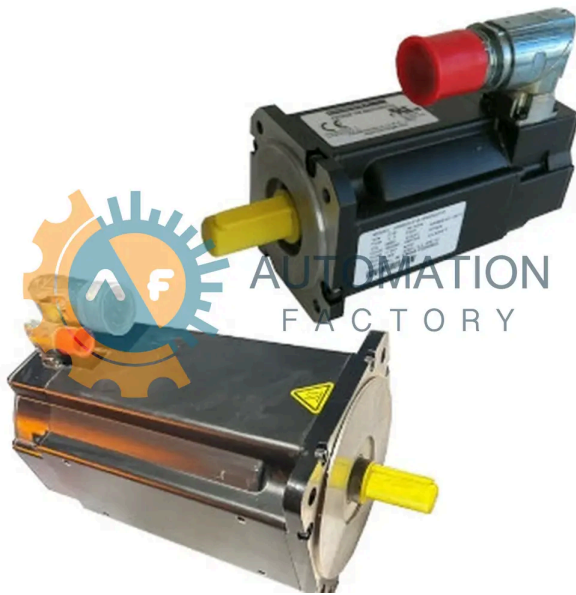

Kollmorgen - AKM2G Series

AKM2G-42E-ANDNCA00

 [Request a Quote](#)

- Get a Quote in 5 minutes
- Parts ship in as little as 24 hours
- Up to half the cost of the manufacturer

Secure Online
Checkout

Free Ground
Shipping

One Year
Warranty

The **AKM2G-42E-ANDNCA00** is a part of the **AKM2G Series** by **Kollmorgen**.

Specifications

Frame Size:	88mm	Shaft Type:	Smooth Shaft	Holding Brake:	24VDC Holding Brake
Thermal Sensor:	PT-1000+PTC	Shaft Customization:	Standard Polished Shaft Seal	Part Number:	AKM2G-42E-ANDNCA00
Manufacturer:	Kollmorgen	Series:	AKM2G Series	Last Verified:	12/21/2024 10:59 AM