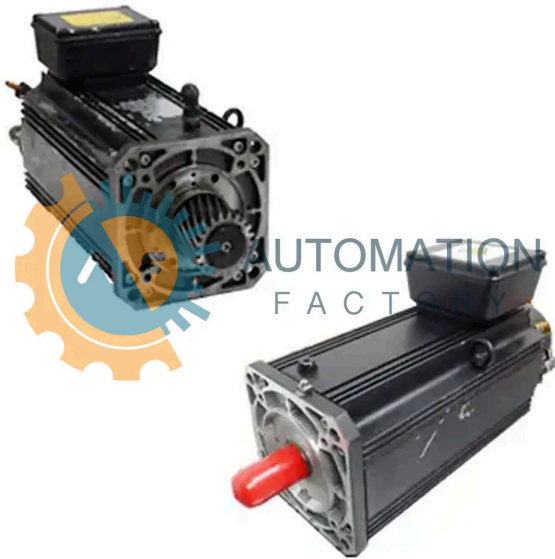

**Bosch Rexroth Indramat - MAF Induction Motor Series**

**MAF160B-0200-FQ-M2-HK1-05-N1**

 [Request a Quote](#)

- Get a Quote in 5 minutes
- Parts ship in as little as 24 hours
- Up to half the cost of the manufacturer

Secure Online  
Checkout

Free Ground  
Shipping

One Year  
Warranty

The **MAF160B-0200-FQ-M2-HK1-05-N1** is a part of the **MAF Induction Motor Series** by **Bosch Rexroth Indramat**.

**Specifications**

|  |                    |  |                       |                                  |               |
|--|--------------------|--|-----------------------|----------------------------------|---------------|
| <b>Rated torque:</b>                       | 240 Nm             | <b>Rated power:</b>                      | 50.3 kW               | <b>Rated current:</b>            | 108.5 Amperes |
| <b>Rated speed:</b>                        | 2000 1/min         | <b>Continuous torque at standstill :</b> | 250 Nm                | <b>Derating speed :</b>          | 1500 rpm      |
| <b>Continuous current at standstill:</b>   | 112.3 Amperes      | <b>Maximum speed:</b>                    | 550 Nm                | <b>Torque constant at 20!C :</b> | 2.4 Nm/A      |
| <b>Min. cross section of power cable :</b> | 35 mm <sup>2</sup> | <b>Last Verified:</b>                    | 11/22/2024<br>8:49 AM |                                  |               |